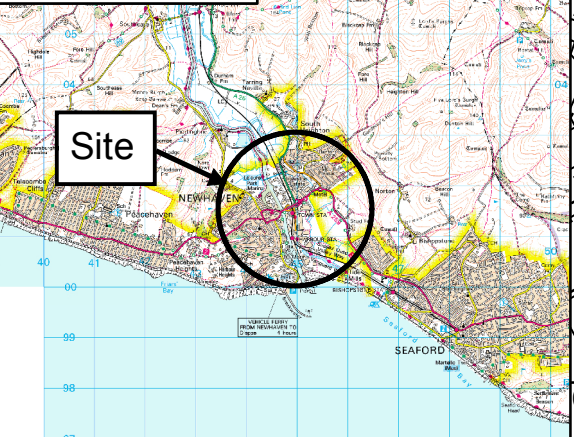

# LW/789/CM(EIA) Plots 6 & 7 North Quay Road, Newhaven

**Location Plan**

Rupert Clubb BEng (Hons) CEng MICE, Director of Communities, Economy and Transport, East Sussex County Council

Reproduced from the Ordnance Survey mapping with the permission of the Controller of Her Majesty's Stationery Office © Crown Copyright. Unauthorised reproduction infringes Crown copyright and may lead to prosecution or civil proceedings. East Sussex County Council