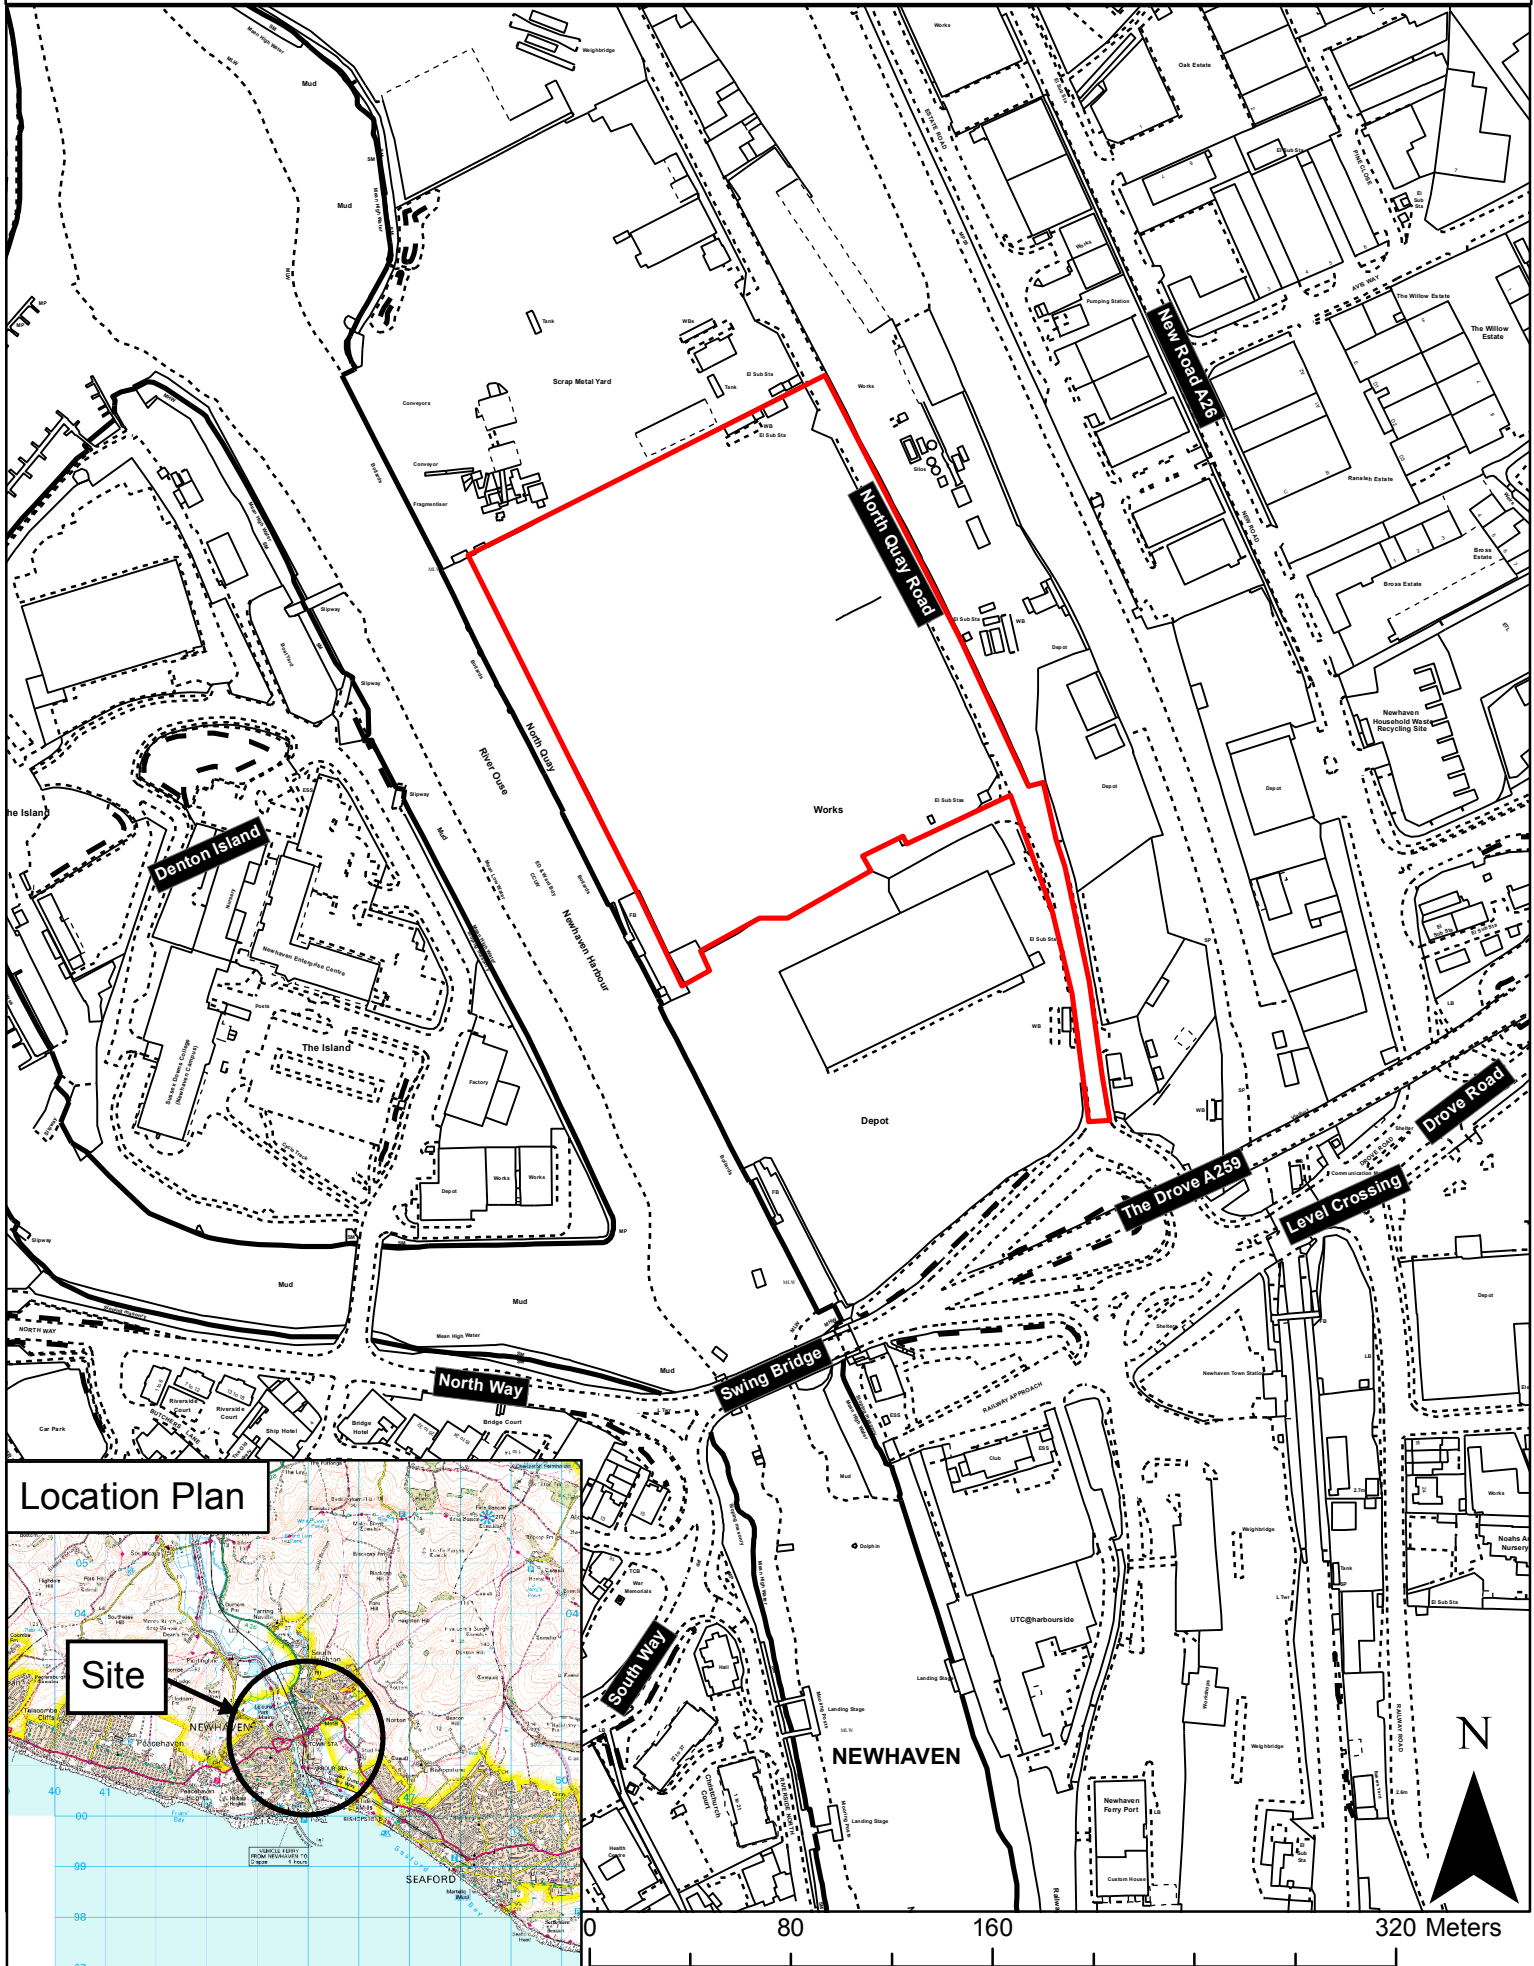

# LW/789/CM(EIA) Plots 6 & 7 North Quay Road, Newhaven

**Location Plan**

Rupert Clubb BEng (Hons) CEng MICE, Director of Communities, Economy and Transport, East Sussex County Council

Reproduced from the Ordnance Survey mapping with the permission of the Controller of Her Majesty's Stationery Office © Crown Copyright. Unauthorised reproduction infringes Crown copyright and may lead to prosecution or civil proceedings. East Sussex County Council